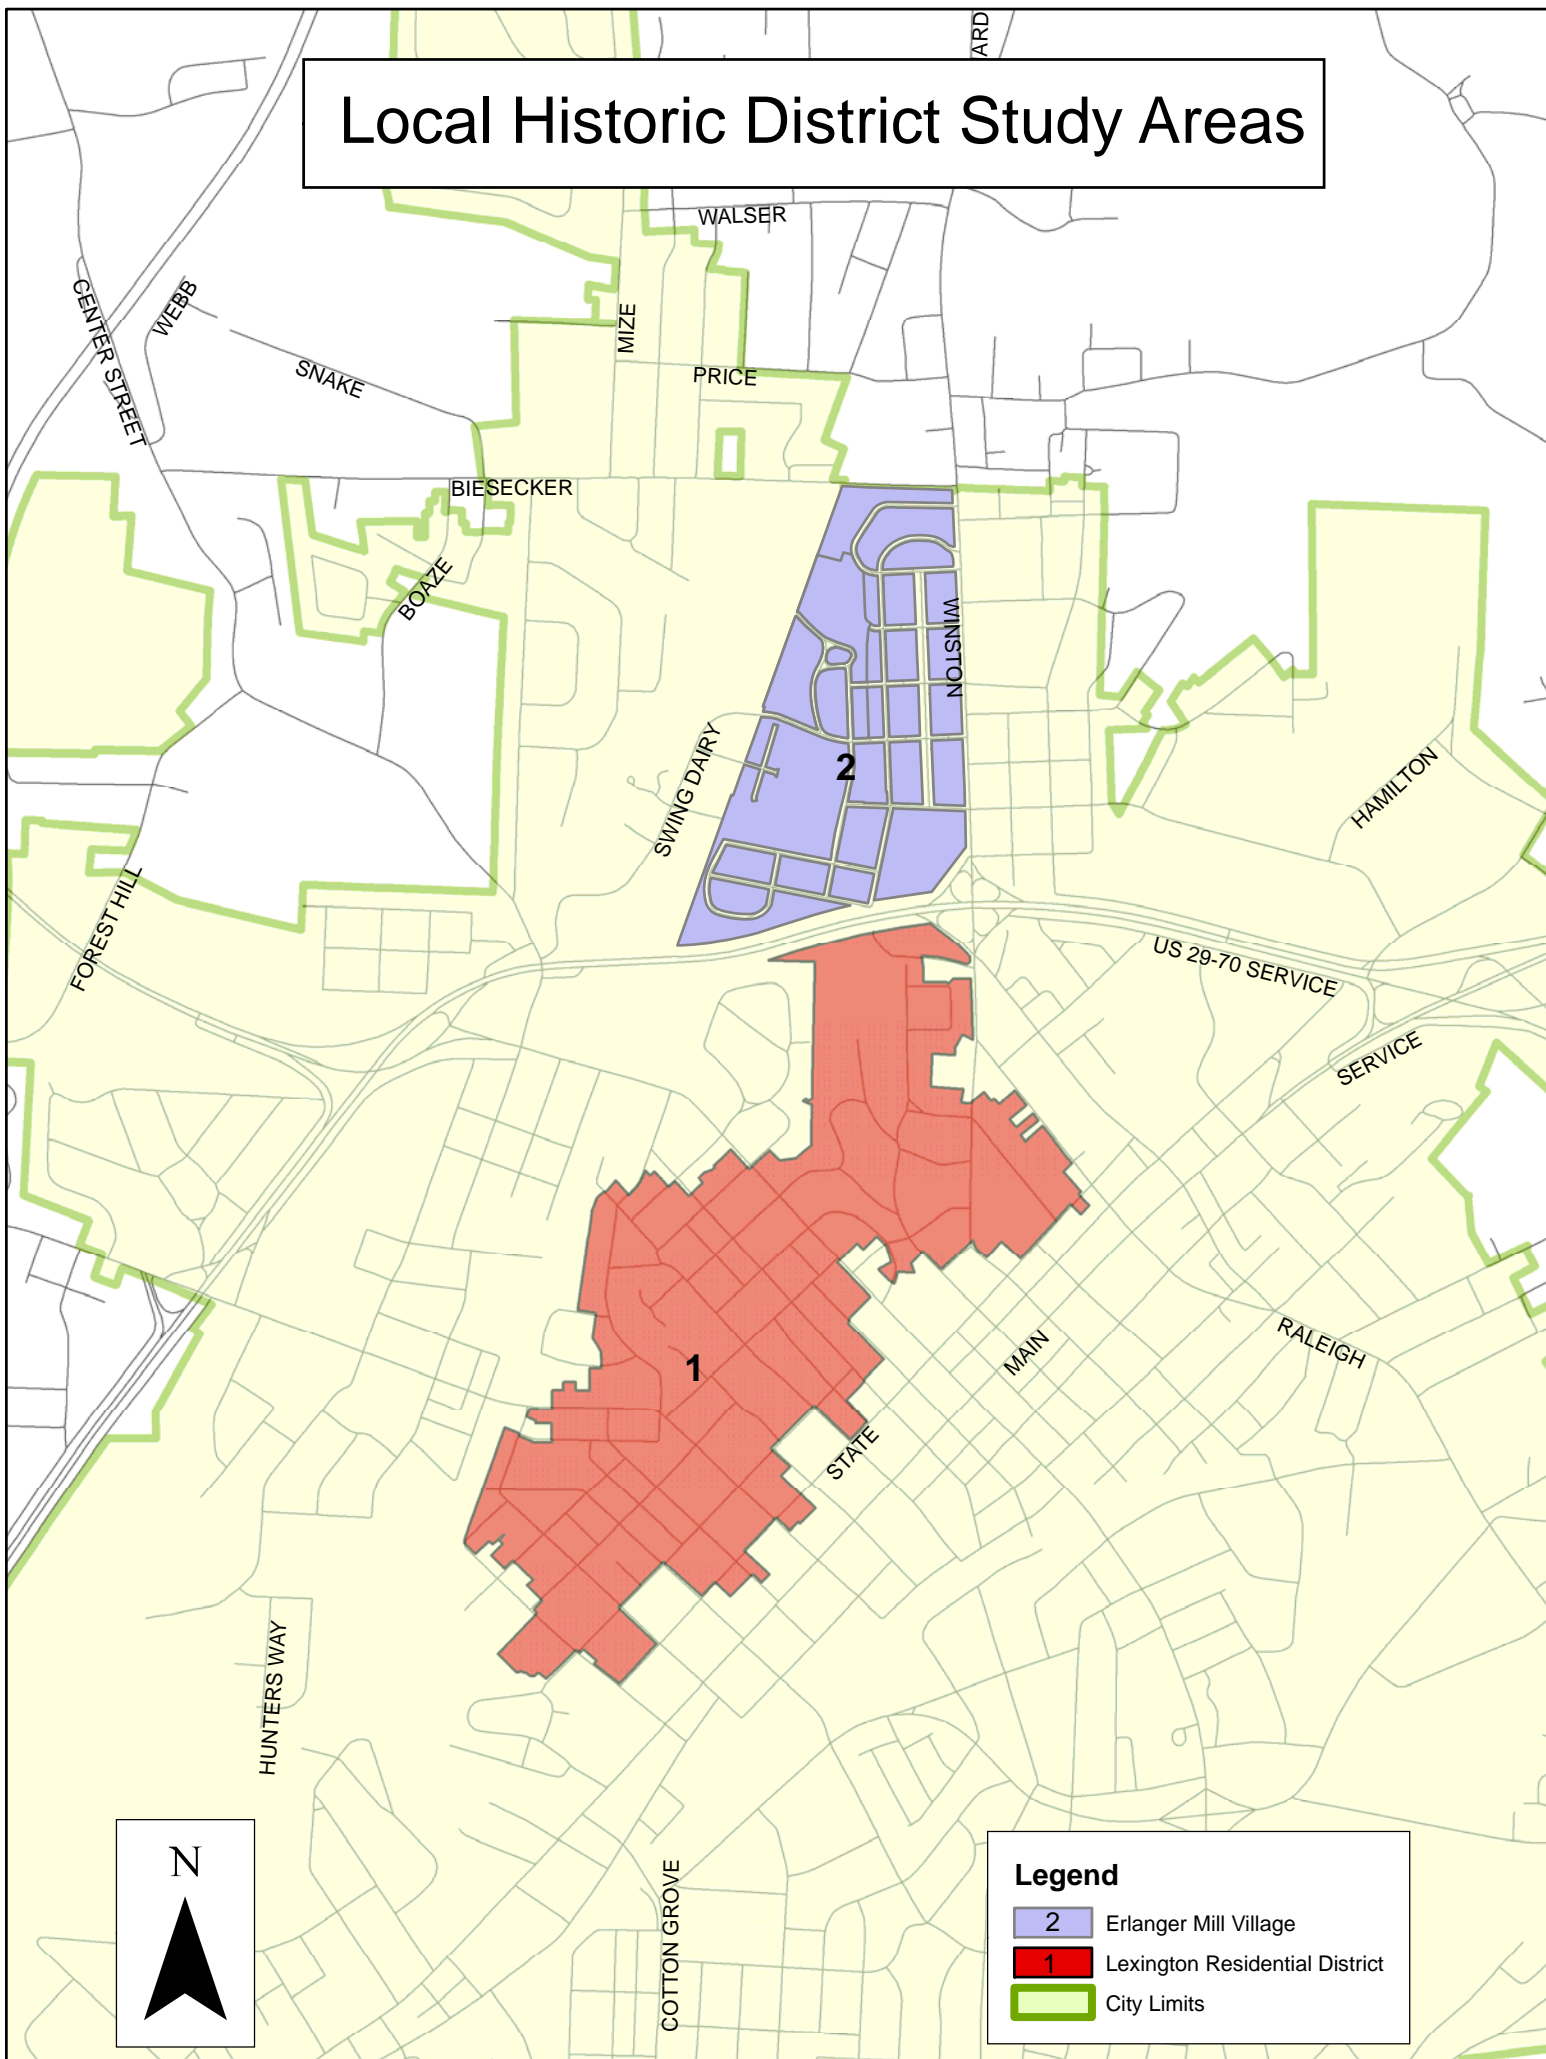

Local Historic District Study Areas

Legend

- 2 Erlanger Mill Village
- 1 Lexington Residential District
- City Limits